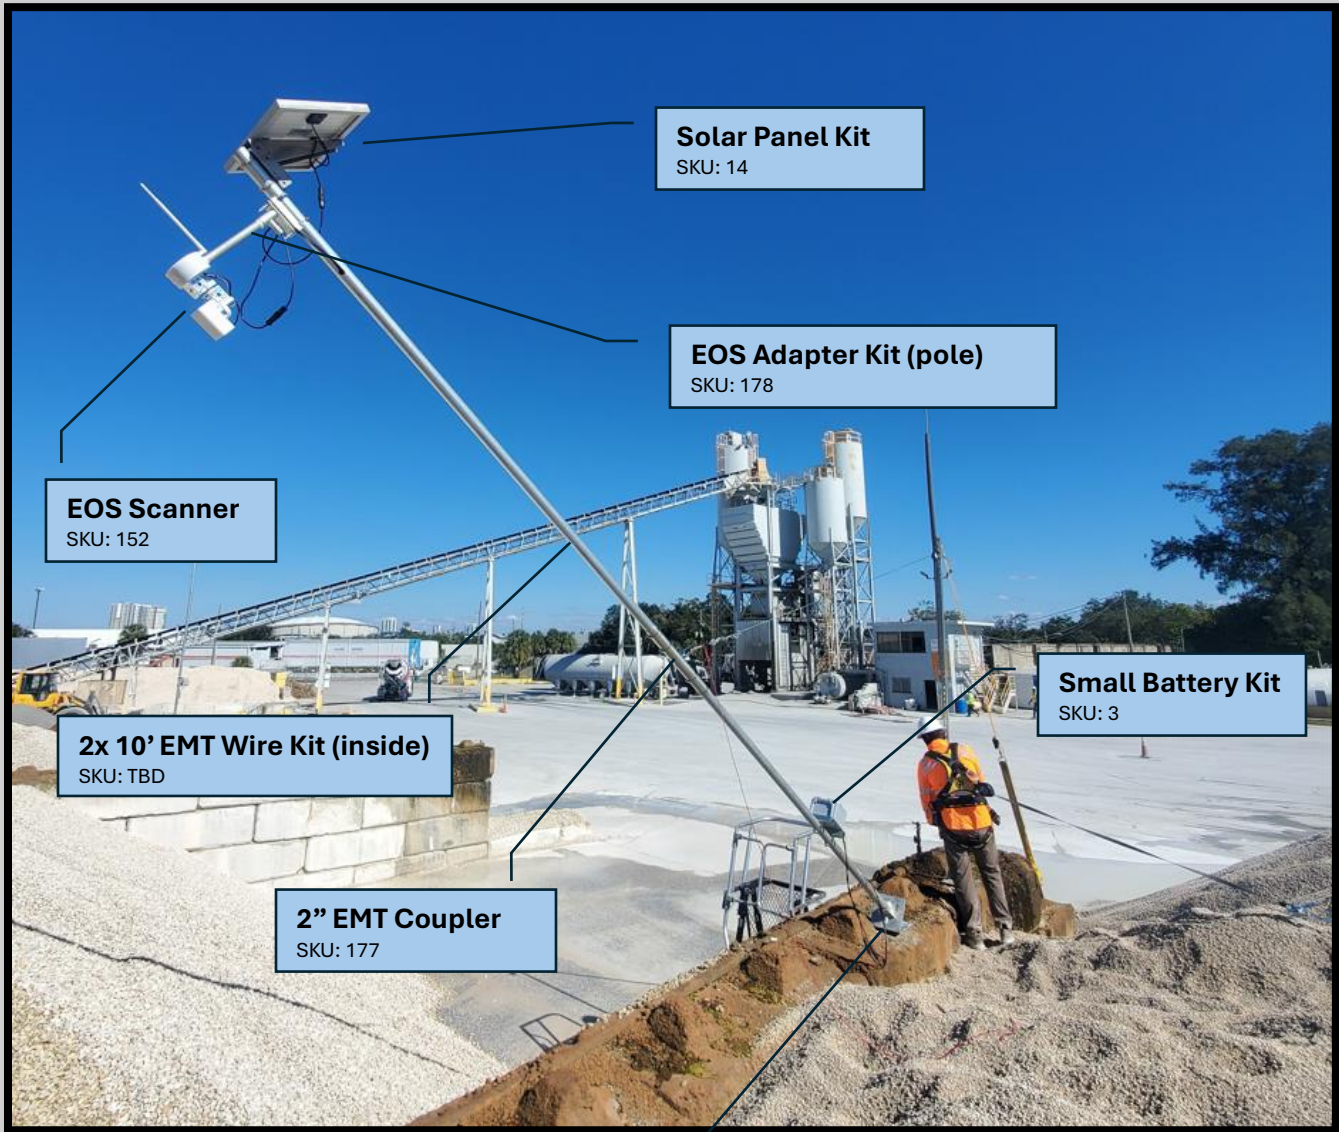

Standard 10' Installation

EOS Adapter Kit (pole)
SKU: 178

EOS Scanner
SKU: 152

10' EMT Wire Kit (inside)
SKU: TBD

Solar Panel Kit
SKU: 14

Small Battery Kit
SKU: 3

1-1/4" EMT Mounting Base
SKU: 105

Standard 20' Installation

Solar Panel Kit
SKU: 14

EOS Adapter Kit (pole)
SKU: 178

EOS Scanner
SKU: 152

Small Battery Kit
SKU: 3

2x 10' EMT Wire Kit (inside)
SKU: TBD

2" EMT Coupler
SKU: 177

2" Hinged EMT Mounting Base
SKU: 176

Hyperion EOS LiDAR Scanner \$2500

Includes 12" x 3/4" NPT pipe to thread into scanner junction box.

T-Joint to Pole Adapter \$50

SKU: TBD

Adapt the T-Joint to a round pole.

T-Joint to Purlin Adapter \$50

SKU: TBD

Adapt the T-Joint to purlin.

1-1/4" EMT Mounting Base\$75

SKU: 105

Slotted receptacle for 1-1/4" EMT.

Includes 4 x 3-3/4" concrete anchors and associated hardware.

2" Hinged EMT Mounting Base\$300

SKU: 176

Slotted receptacle for 2" EMT. Hinged to allow raising and lowering of tall poles.